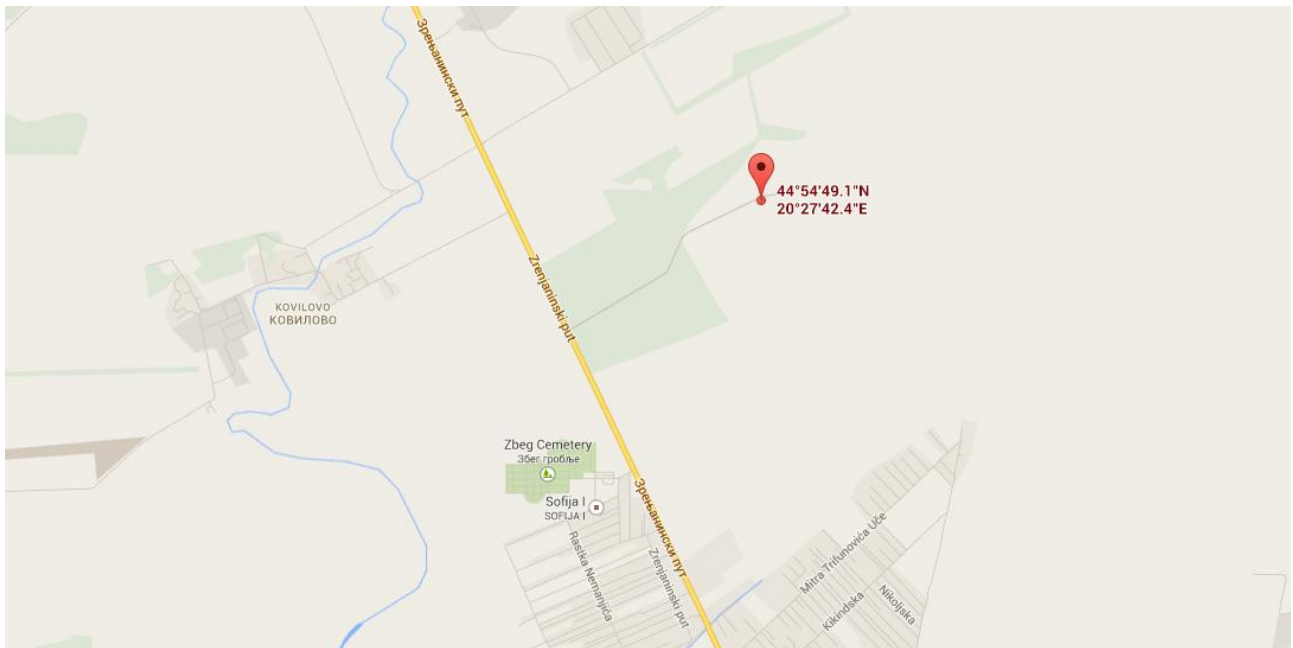

O.C. responsible: Dragan Svilanović

Director of shooting: TBA

Judges: TBA

Jury of appeal: elected on the day of the competition

Accommodation in Belgrade:

HOTEL ELEGANCE

Address: Zrenjaninski put 98A, Belgrade

Tel: +381 11 2075 000